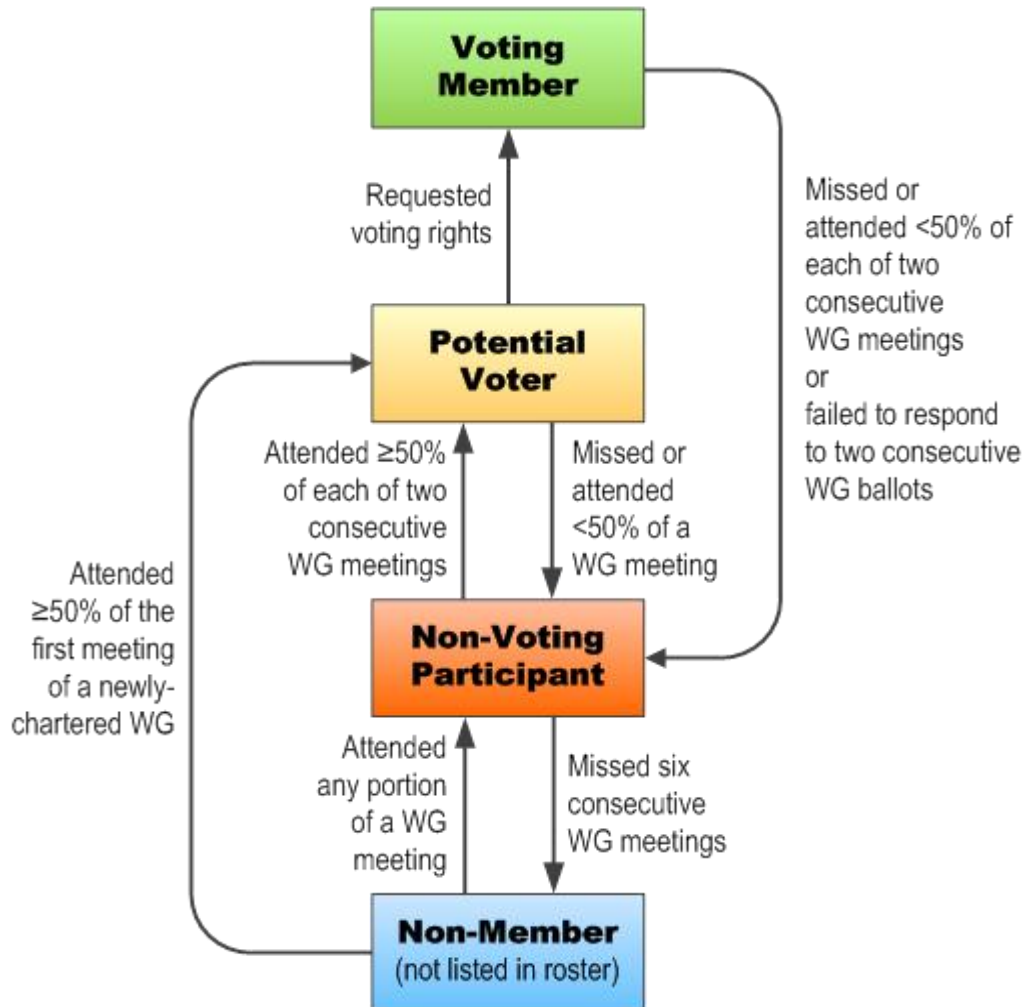

IEEE 1904 ANWG Executive Secretary Report

**August 20-21, 2024
Teleconference**

Zhou Zhen, zzhou@fiberhome.com

Membership Status

- ✓ WG has **8** members, including **7** voting members and **1** non-voting participants.

- ✓ Voting members were the same as last meeting.

Membership Criteria

Membership status update criteria

- Voting member status is maintained through consistent participation at meetings and through Working Group votes.
- If a voting member misses two consecutive meetings, or two consecutive Working Group letter ballots, the voting privilege shall be revoked.
- Potential Voter should mark Request on sign in sheet to request voting right.